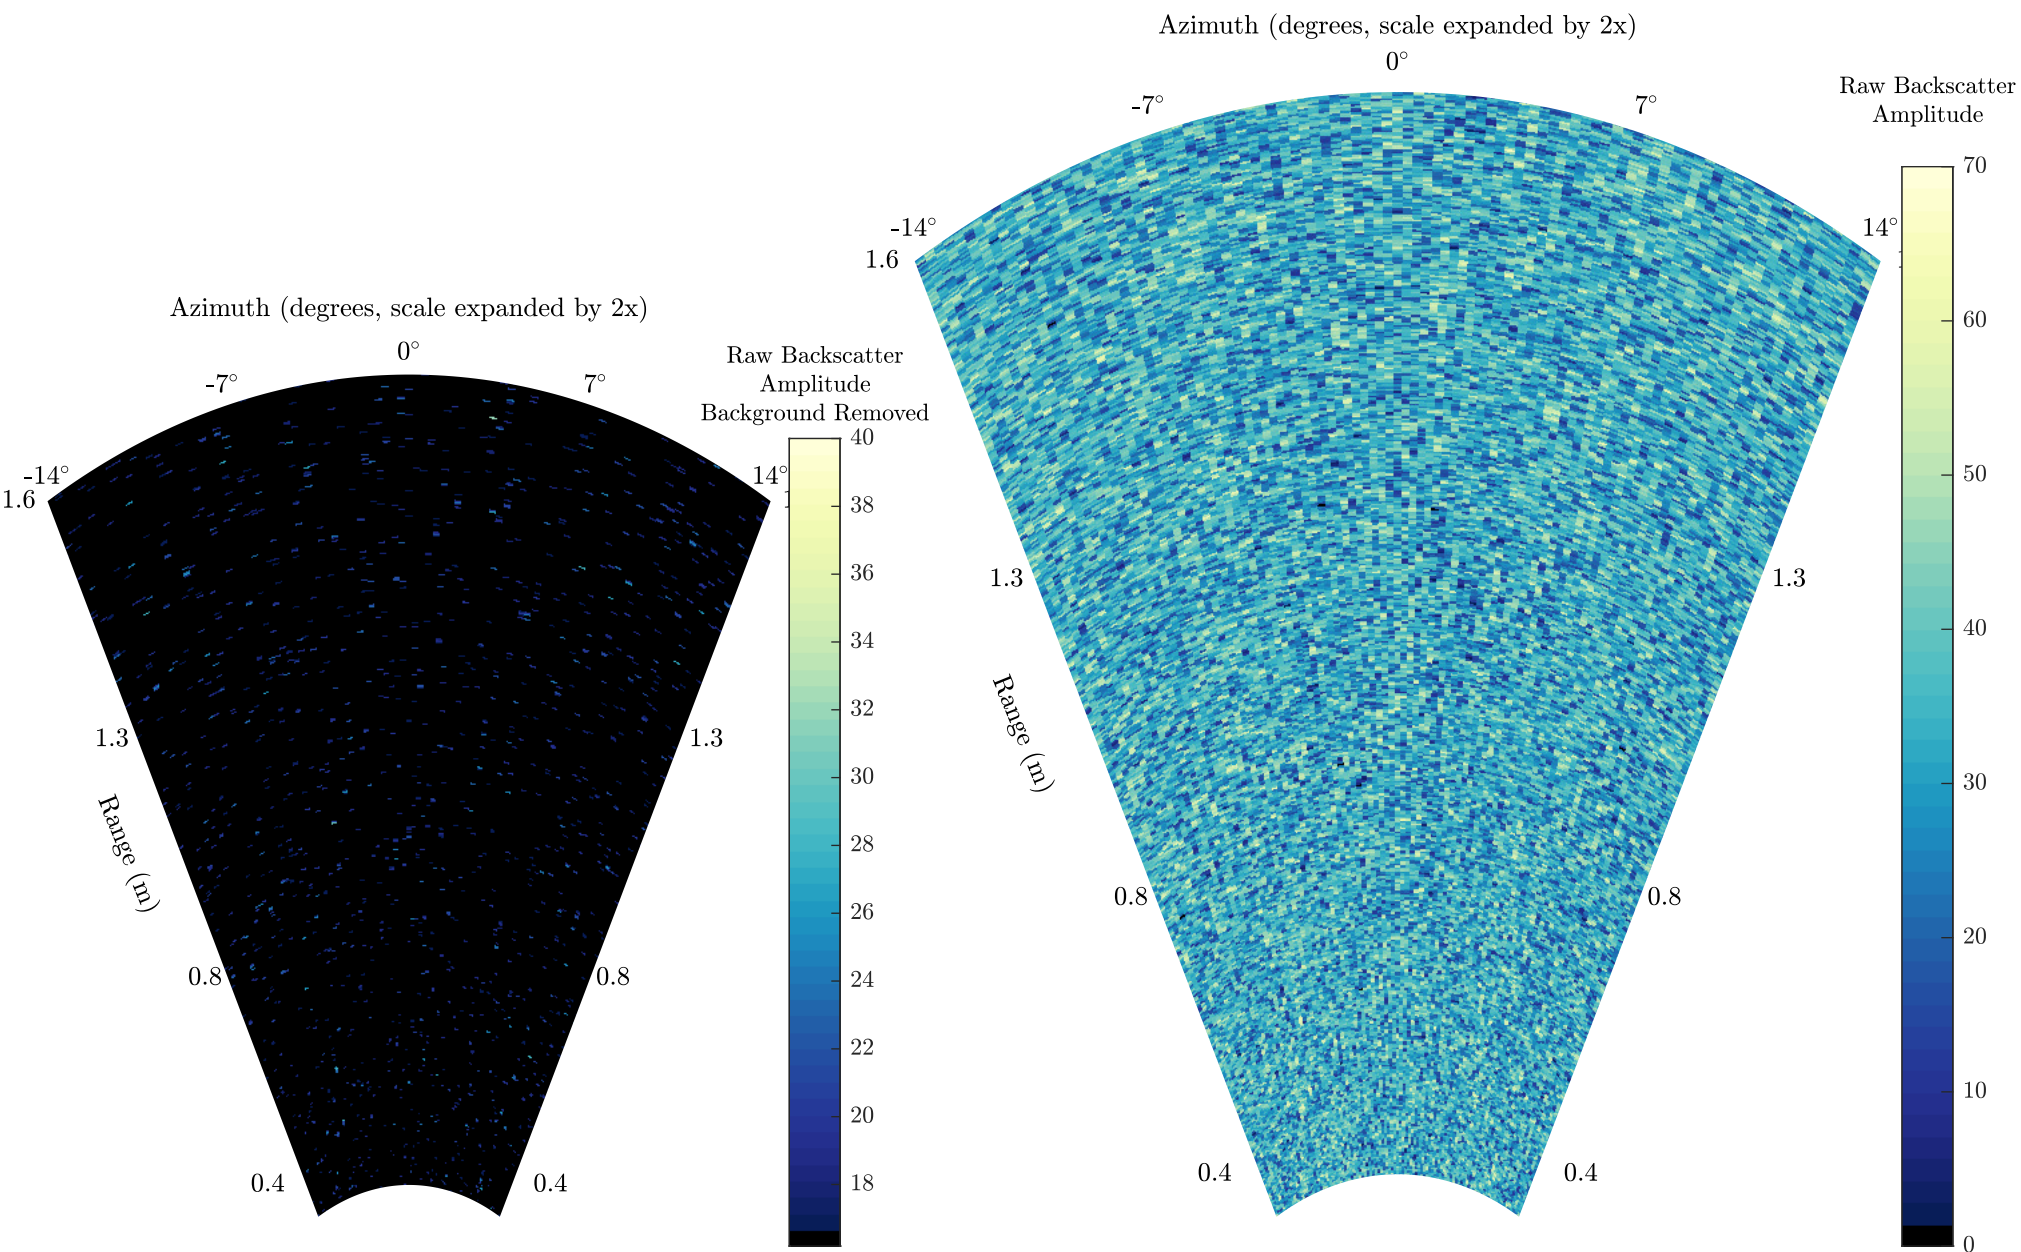

Left: background removed by subtracting the hourly median of each sample to show movement. Right: all data.

Left: background removed by subtracting the hourly median of each sample to show movement. Right: all data.